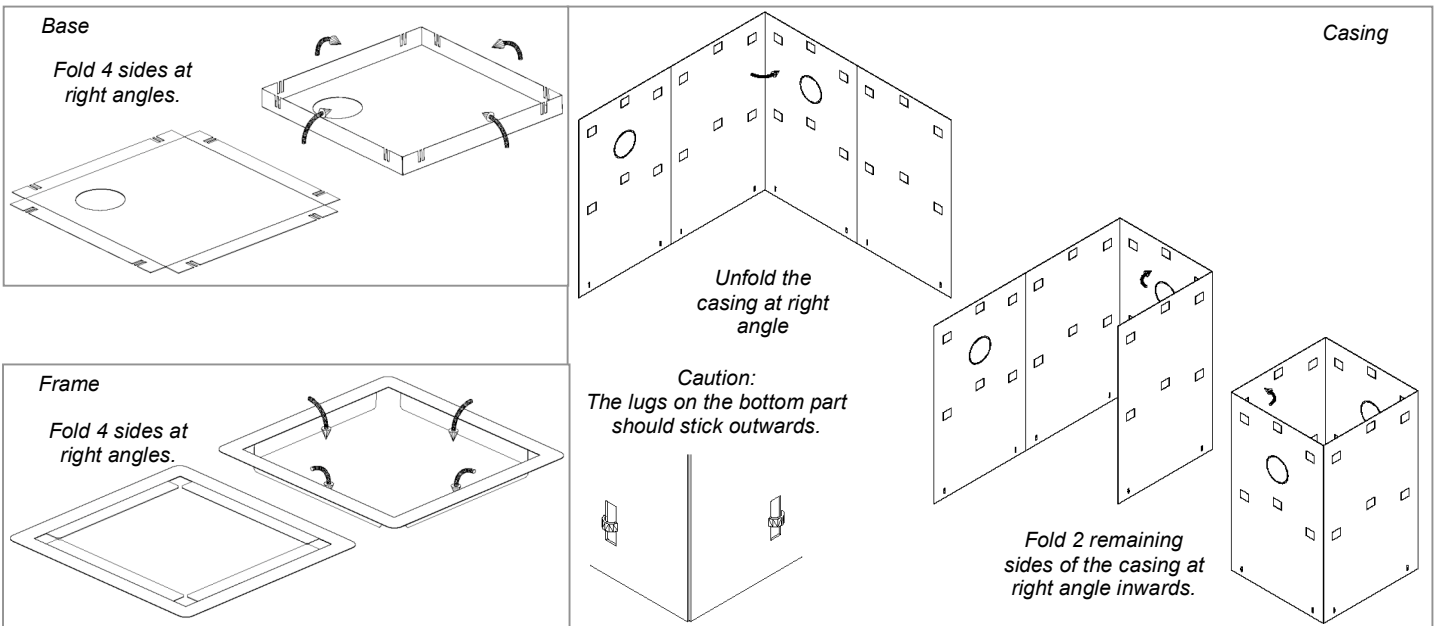

HOW TO UNFOLD