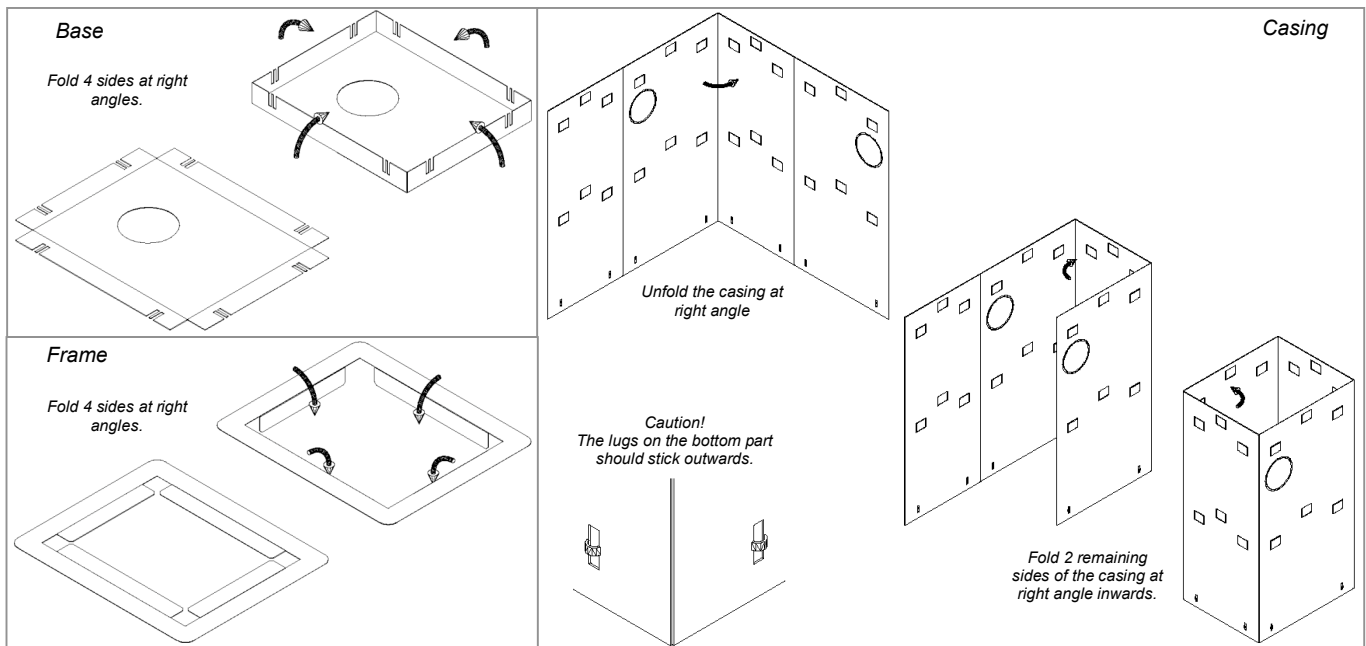

PRODUCT SHEET

Lost Casing for Retractable Bollards - Generation 6

COMPOSITION

Casing (unfolded)

Frame

Base

Checklist of parts for each lost casing

| Bollard | Ref. lost casing | Qty. casing | Qty. frame | Qty. base |
|------------|------------------|-------------|------------|-----------|
| 4.72/H21.6 | BOCOFD630 | 1 | 2 | 1 |
| 4.72/H19.6 | BOCOFD667 | 1 | 2 | 1 |
| 4.72/H29.5 | BOCOFD920 | 1 | 3 | 1 |
| 4.72/H29.5 | BOCOFD960 | 1 | 3 | 1 |
| 7.87/H19.6 | BOCOFE664 | 1 | 2 | 1 |
| 7.87/H29.5 | BOCOFE959 | 1 | 3 | 1 |
| 7.87/H19.6 | BOCOFF671 | 1 | 2 | 1 |
| 7.87/H29.5 | BOCOFF954 | 1 | 3 | 1 |

HOW TO UNFOLD

HOW TO ASSEMBLE